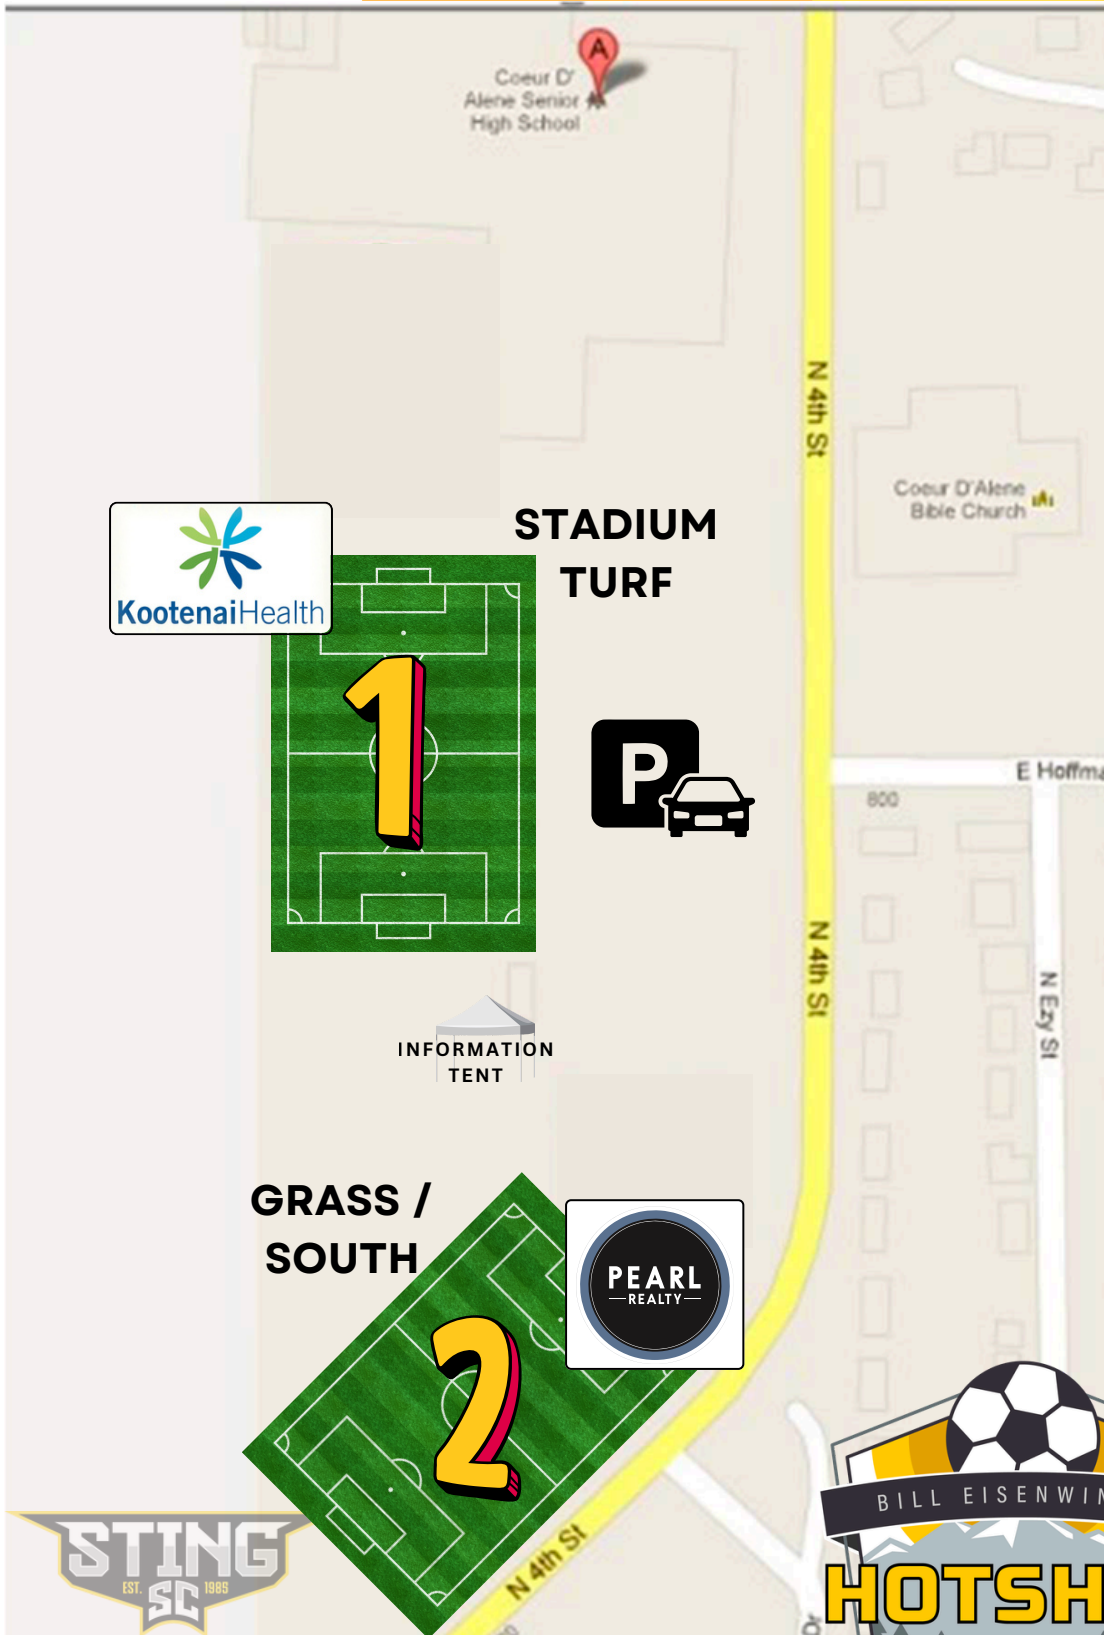

FIELD MAP

COEUR D'ALENE HIGH SCHOOL

5530 N 4TH ST, COEUR D ALENE

[HTTPS://STINGSC.COM/HOTSHOT](https://stingssc.com/hotshot)

Thank You to our Field Sponsors at this Site:

Kootenai Health and Pearl Realty