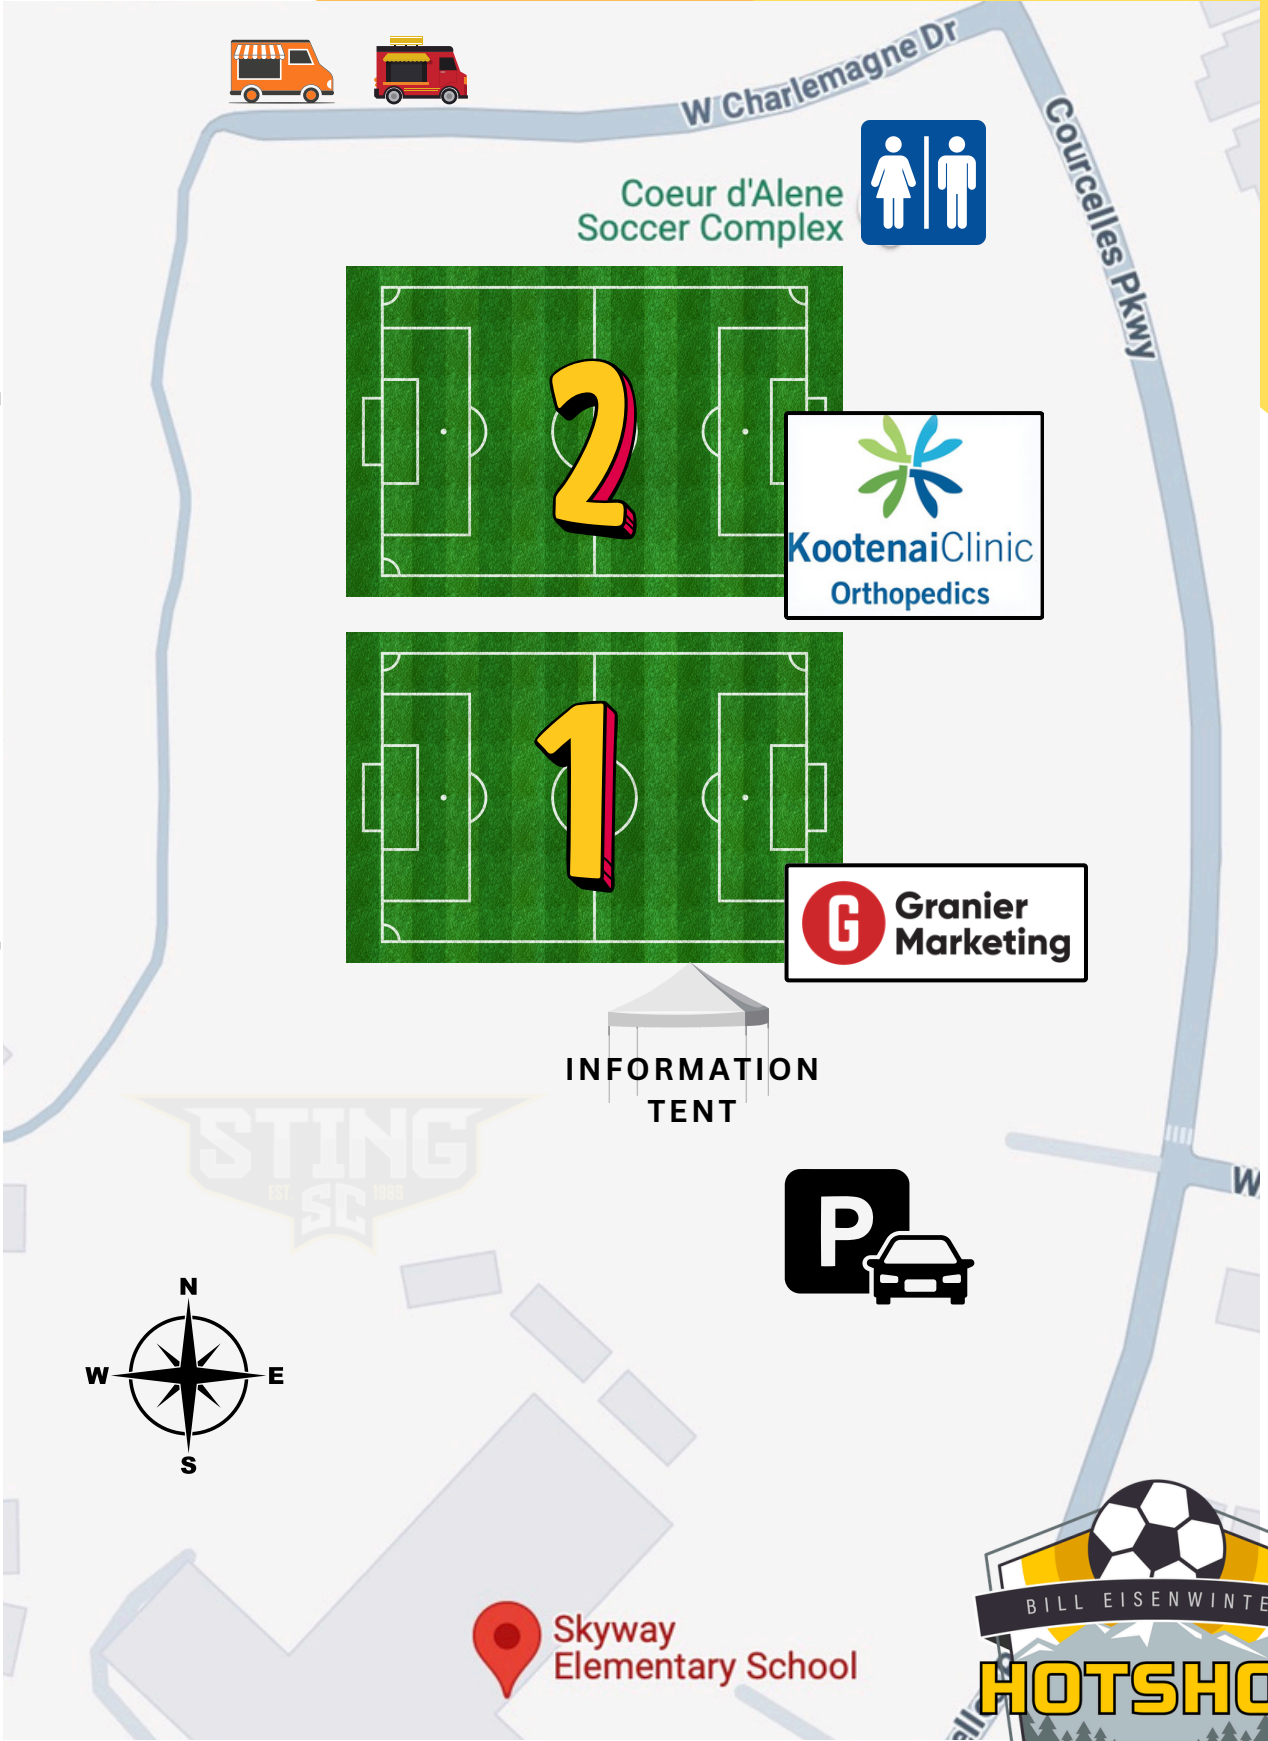

FIELD MAP

CSC/SKYWAY

Thank You to our Field Sponsors for this Site:
Kootenai Clinic Orthopedics and Granier Marketing

6701 N COURCELLES PKWY, COEUR D'ALENE

Skyway Elementary School

[HTTPS://STINGSC.COM/HOTSHOT](https://stingsc.com/hotshot)